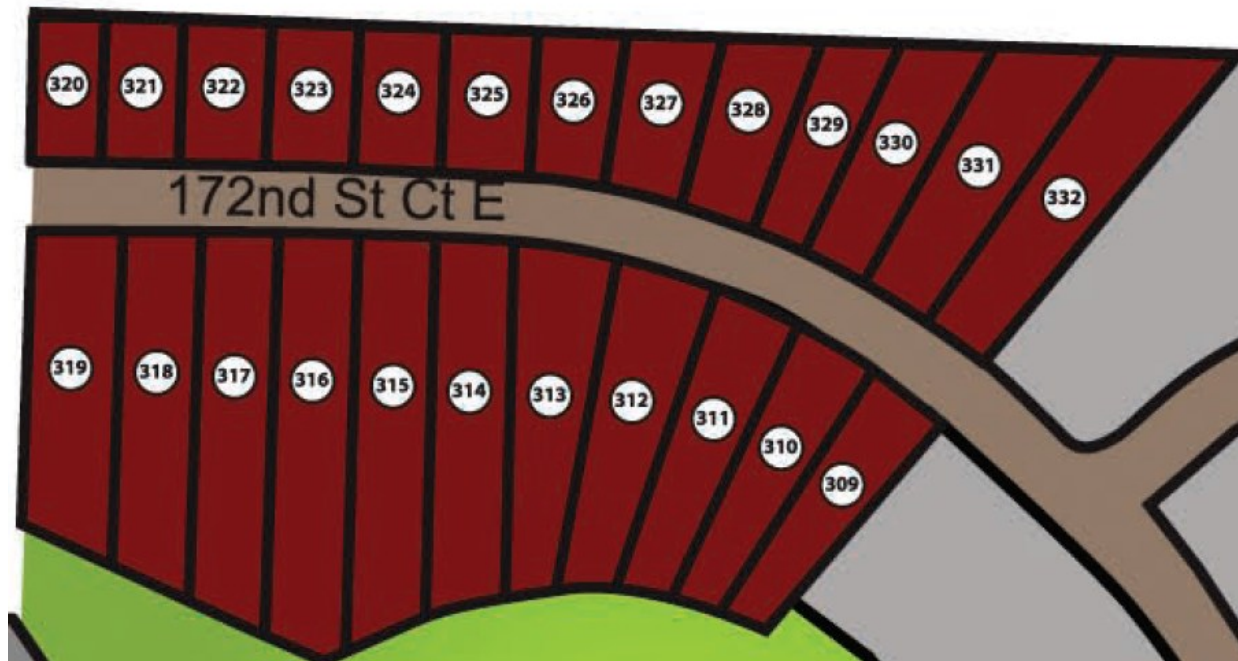

HCHOMES
UNIQUELY NORTHWEST

PLAT MAP

Emerald Pointe

Puyallup, WA 98374

Directions: Go South on Meridian, Turn Left onto 176th/Sunrise Blvd, Left into Emerald Pointe on 118th Ave, Turn Left onto 173rd, Turn Left onto 172nd, take a slight right to stay on 172nd.